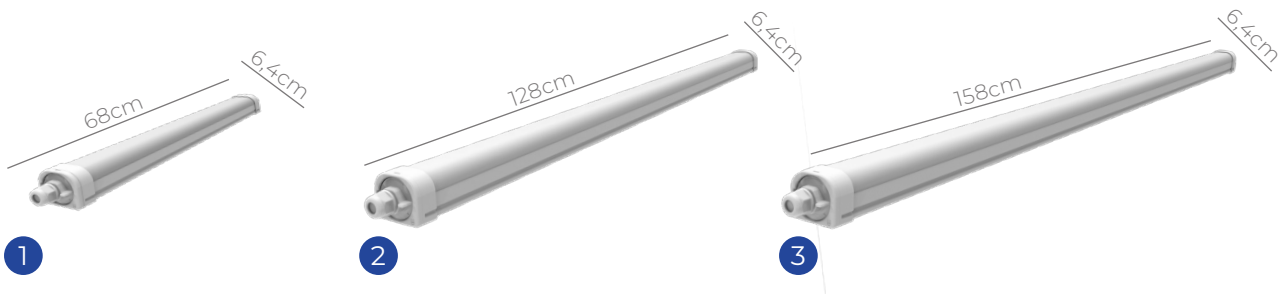

02 LED MONTAGEBALKEN

LED Waterdicht Ecowhite V3