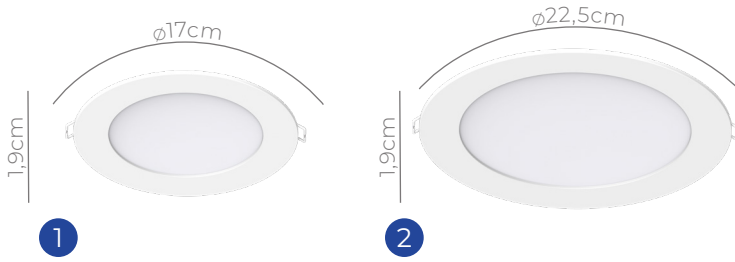

09 LED DOWNLIGHTS

LED Downlight Slim V2