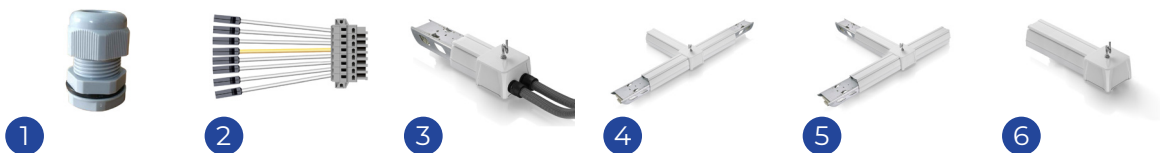

Connectors & Overige

		#
1	Kabel Gland M20x1.5m ø7mm-14mm	235142
2	Feed in Connector 8	235144
3	Feed in Box 8 WH	235145
4	Node Connector T OIO 8 WH	235150
5	Node Connector T OOI 8 WH	235151
6	Feed out Box 8 WH	253988