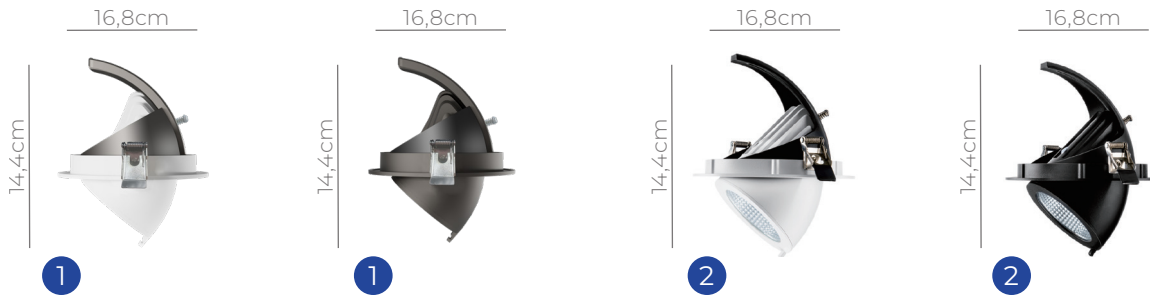

09 LED DOWNLIGHTS

LED Downlight Forza V2